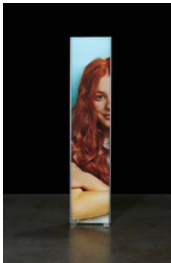

Our thinnest double-sided SEG lightbox yet! Sleek and sophisticated, it seamlessly integrates with our modular EZ Fabric Wall™ II System for captivating exhibits or it can function as a versatile freestanding unit.

Integrated wire management eliminates unwanted shadows, ensuring your graphics come to life with consistent illumination in any environment.

SIZES

39" x 93"

19.5" x 93"

39" x 78"

39" x 46.5"

39" x 39"

FEATURES