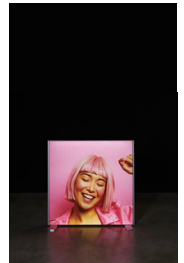

Our thinnest double-sided SEG lightbox yet! Sleek and sophisticated, it seamlessly integrates with our modular EZ Fabric Wall™ II System for captivating exhibits or it can function as a versatile freestanding unit.

Integrated wire management eliminates unwanted shadows, ensuring your graphics come to life with consistent illumination in any environment.

SIZES

39" x 93"

19.5" x 93"

39" x 78"

39" x 46.5"

39" x 39"

FEATURES